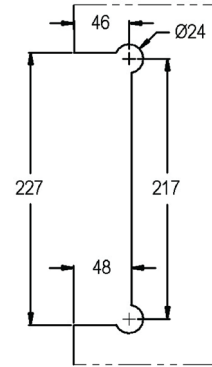

FRAMELESS GLASS PIVOT DOOR HARDWARE

MP3582B

Product Image

Dimensions

Glass Preparation

DETAILS

Security Patch Lock

- Suitable for 10/12/15mm glass
- Cylinder outside, handle inside
- Ability to specify left or right handed & whether to open in or out
- **Email manufactured@mfgs.com.au to order**