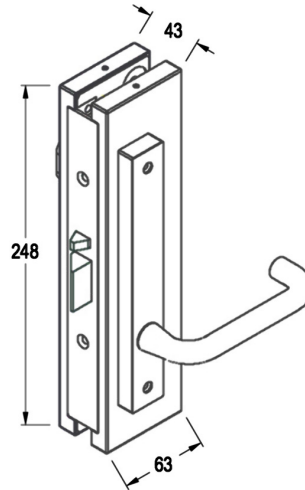

FRAMELESS GLASS PIVOT DOOR HARDWARE

MP3582B

Product Image

Dimensions

Glass Preparation

DETAILS

Security Patch Lock

- Suitable for 10/12/15mm glass
- Cylinder outside, handle inside
- Ability to specify left or right handed & whether to open in or out
- **Email manufactured@mfgs.com.au to order**