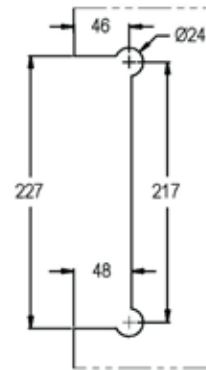

FRAMELESS GLASS PIVOT DOOR HARDWARE

MP3582B

Product Image

Dimensions

Glass Preparation

DETAILS

Security Patch Lock

- Suitable for 10/12/15mm glass
- Cylinder outside, handle inside
- Ability to specify left or right handed & whether to open in or out