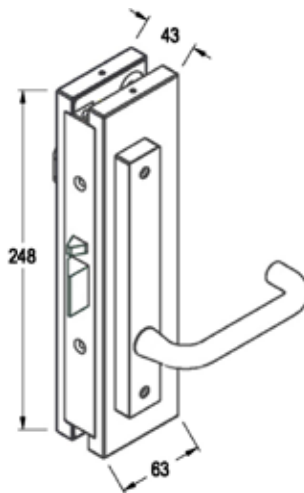

FRAMELESS GLASS PIVOT DOOR HARDWARE

MP3582B

Product Image

Dimensions

Glass Preparation

DETAILS

Security Patch Lock

- Suitable for 10/12/15mm glass
- Cylinder outside, handle inside
- Ability to specify left or right handed & whether to open in or out