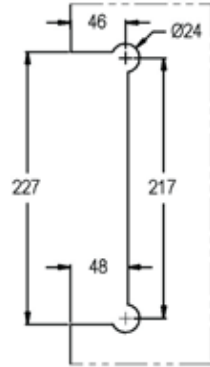

MP3582D

FRAMELESS GLASS PIVOT DOOR HARDWARE

Product Image

Dimensions

Glass Preparation

DETAILS

Security Patch Lock

- Suitable for 10/12/15mm glass
- Cylinder & handles inside & outside
- Ability to specify left or right handed & whether to open in or out