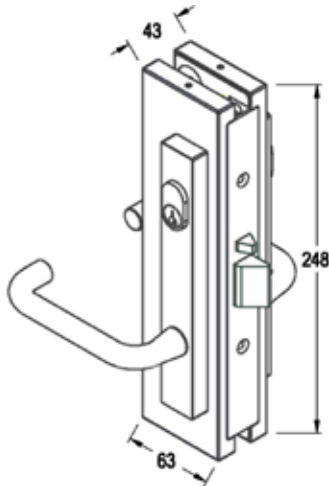

MP3582D

FRAMELESS GLASS PIVOT DOOR HARDWARE

Product Image

Dimensions

Glass Preparation

DETAILS

Security Patch Lock

- Suitable for 10/12/15mm glass
- Cylinder & handles inside & outside
- Ability to specify left or right handed & whether to open in or out

FINISHES

- Polished
- Satin
- Other finishes may be available

Base Material:
Aluminium Body
316 Stainless Steel Covers