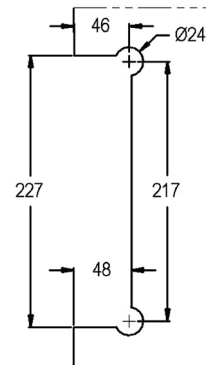

FRAMELESS GLASS PIVOT DOOR HARDWARE

MP3582E

Product Image

Dimensions

Glass Preparation

DETAILS

Security Patch Lock

- Suitable for 10/12/15mm glass
- Cylinder outside
- Handles both sides
- Ability to specify left or right handed & whether to open in or out
- **Email manufactured@mfgs.com.au to order**