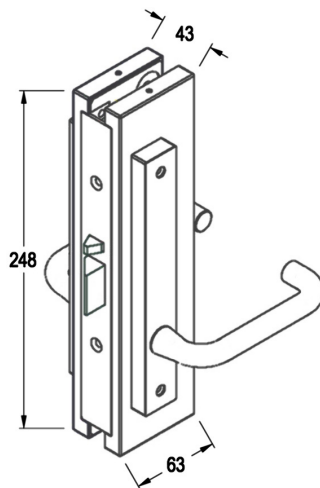

FRAMELESS GLASS PIVOT DOOR HARDWARE

MP3582E

Product Image

Dimensions

Glass Preparation

DETAILS

Security Patch Lock

- Suitable for 10/12/15mm glass
- Cylinder outside
- Handles both sides
- Ability to specify left or right handed & whether to open in or out
- **Email manufactured@mfgs.com.au to order**