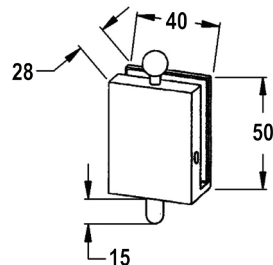

Product Image

Dimensions

DETAILS

Slide-on Patch Bolt Lock

- Suitable for 10/12mm glass

FINISHES

- Natural Anodised

Base Material:
Aluminium