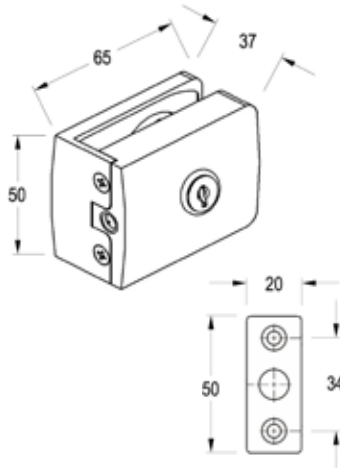

Product Image

Dimensions

5-6mm  
clearance  
between  
glass & wall

Glass Preparation

#### Slide-on Glass to Wall/Floor Lock

- Suitable for 8mm & 10mm glass
- Supplied with wall keeper plate
- 5-6mm clearance required between glass & wall