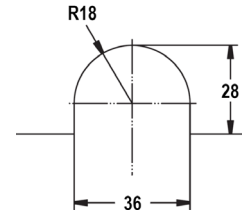

MP90

FRAMELESS GLASS PIVOT DOOR HARDWARE

Product Image

Dimensions

Glass Preparation

DETAILS

FINISHES

1 Panel Glass to Wall Patch Fitting

- Suitable for 10/12mm glass

- Polished
- Satin

Base Material:
Aluminium Body
316 Stainless Steel Covers