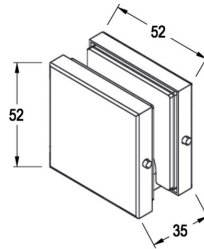

MP90

FRAMELESS GLASS PIVOT DOOR HARDWARE

Product Image

Dimensions

Glass Preparation

DETAILS

FINISHES

1 Panel Glass to Wall Patch Fitting

- Suitable for 10/12mm glass

- Polished
- Satin

Base Material:
Aluminium Body
316 Stainless Steel Covers