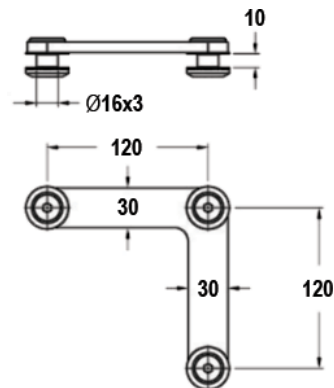

Product Image

Dimensions

### Overpanel to Side Panel Pivot Pole Accessory Bracket

- Suitable for 10/12mm glass
- Ø18mm holes in glass