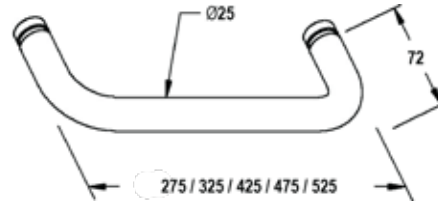

FRAMELESS GLASS BATHROOM HARDWARE

MTR250
to MTR500

Product Image

Dimensions

Glass Preparation

DETAILS

Towel Rail

- To suit 10mm glass
- Round tube

FINISHES

- Polished
- Satin

Base material: 304 Stainless Steel