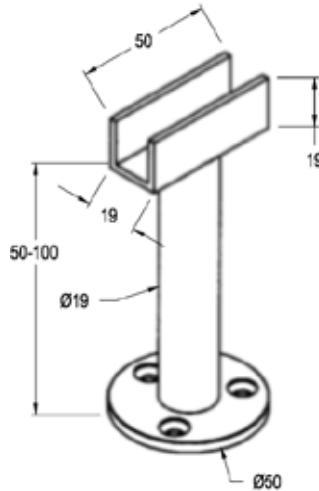

MV100

FRAMELESS GLASS BATHROOM HARDWARE

Product Image

Dimensions

100mm
clearance
between
glass & surface

Glass Preparation

DETAILS

Glass to Floor Upstand Support Bracket

- Suitable for 10mm Glass
- 100mm required size available

FINISHES

- Polished Chrome
- Other finishes may be available

Base Material: Brass