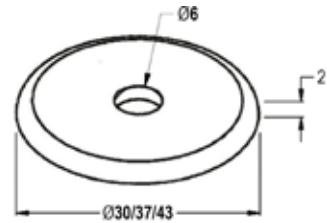

MW30

FRAMELESS GLASS BATHROOM HARDWARE

Product Image

Dimensions

DETAILS

Highlight Washer

- Washers to suit handles

FINISHES