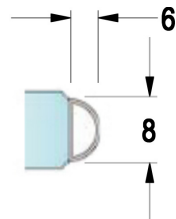

MWS-3M

FRAMELESS GLASS BATHROOM HARDWARE

Product Image

Dimensions

DETAILS

Clear Waterseal

- Self Adhesive Clear Bubble Seal
- 3000mm
- Suitable for 8mm glass and above

FINISHES