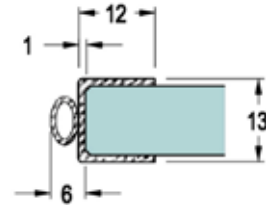

Product Image

Dimensions

DETAILS

Clear Waterseal

- Rigid channel & flexible tube seal
- 2200mm
- Suitable for 10mm glass

FINISHES

- Translucent

Base Material: PVC