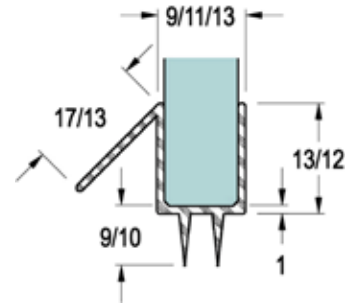

MWS6/8/10-10

FRAMELESS GLASS BATHROOM HARDWARE

Product Image

Dimensions

DETAILS

Clear Waterseal

- Rigid channel/water deflector & dual flexible fins
- 2200mm
- Suitable for 6/8/10mm glass

FINISHES

- Translucent

Base Material: PVC