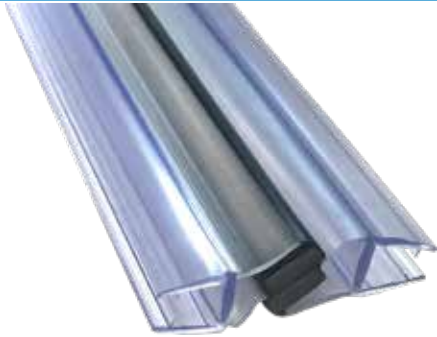

FRAMELESS GLASS BATHROOM HARDWARE

MWS6-90/180

Product Image

Dimensions

DETAILS

Modern Magnetic Waterseal

- 90° or 180° Glass to Glass Magnetic Seal
- 2100mm
- Suitable for 6mm glass
- Ideal for sliding entry shower screens to keep doors closed when showering (keeping the water in)
- Black magnet perfect for matching with black hardware or perimeter frame

FINISHES

- Translucent Plastic
- Black Magnet

Base Material: PVC