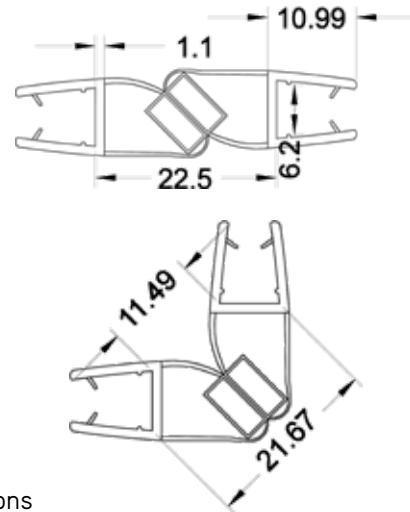

FRAMELESS GLASS BATHROOM HARDWARE

MWS6-90/180

Product Image

Dimensions

DETAILS

Modern Magnetic Waterseal

- 90° or 180° Glass to Glass Magnetic Seal
- 2100mm
- Suitable for 6mm glass
- Ideal for sliding entry shower screens to keep doors closed when showering (keeping the water in)
- Black magnet perfect for matching with black hardware or perimeter frame