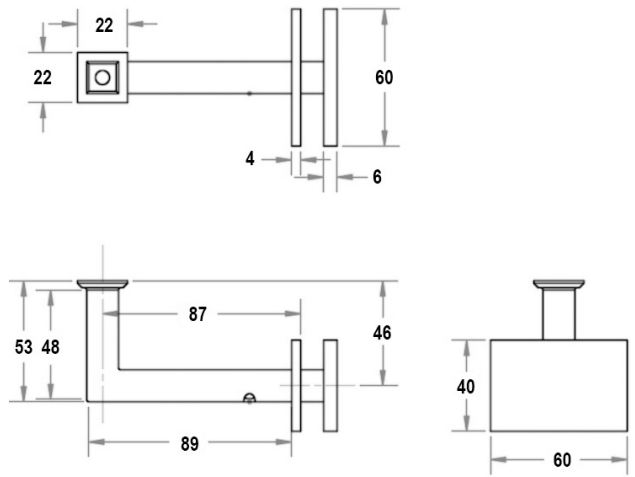

# FRAMELESS GLASS BALUSTRADE & POOL FENCE HARDWARE

NHB1/W  
NHB2/W

Product Image

Dimensions

### Square Handrail Bracket

- Suitable for 12mm toughened glass
- Requires 20mm diameter hole in glass
- NHB1 - Glass mounted to suit Ø48.3mm handrail
- NHB1W - Wall Mounted to suit Ø48.3mm handrail
- NHB2 - Glass mounted to suit flat handrail
- NHB2W - Wall Mounted to suit flat handrail