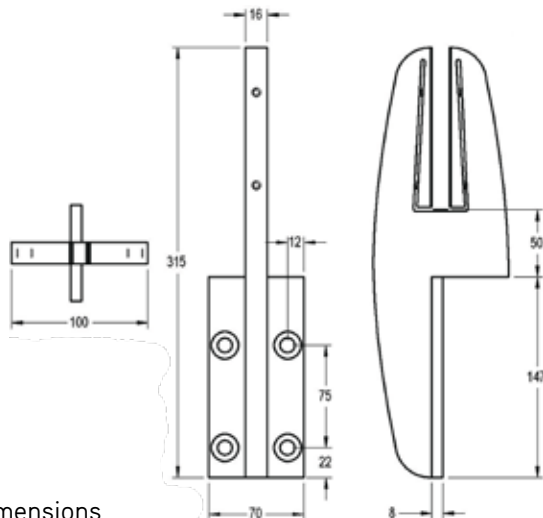

Product Image

Dimensions

DETAILS

Nautech Face Fix Strut Post

- Suitable for 12mm toughened glass
- Patent NZP561106
- Compliant to AS1170 for balustrades & pool fences.
- Friction fit & adjustable for glass alignment
- Allow 50mm under glass to surface
- Download further design criteria from www.mfgs.com.au

FINISHES

- Polished
- Satin

Base material: 316 Stainless Steel