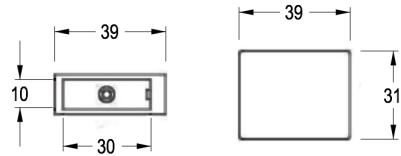

Product Image

Dimensions

DETAILS

Header Tube Wall Connector

- Used with OF-WS-3010 onto wall

FINISHES

- Polished

Base Material: 304 Stainless Steel