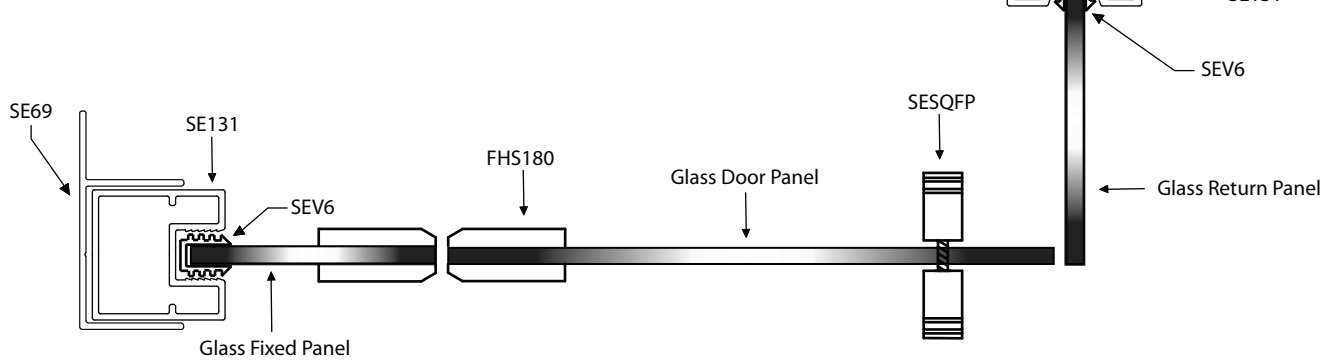

# ONYX™ SQUARE CUT 5081

PERIMETER FRAMED SHOWER SCREEN SYSTEM WITH FRAMELESS HINGED DOOR

### FRONT ONLY WITH FIXED PANEL

### FRONT WITH FIXED PANEL & 90° RETURN

### FRONT WITH FIXED PANEL & 2 x 45° RETURNS