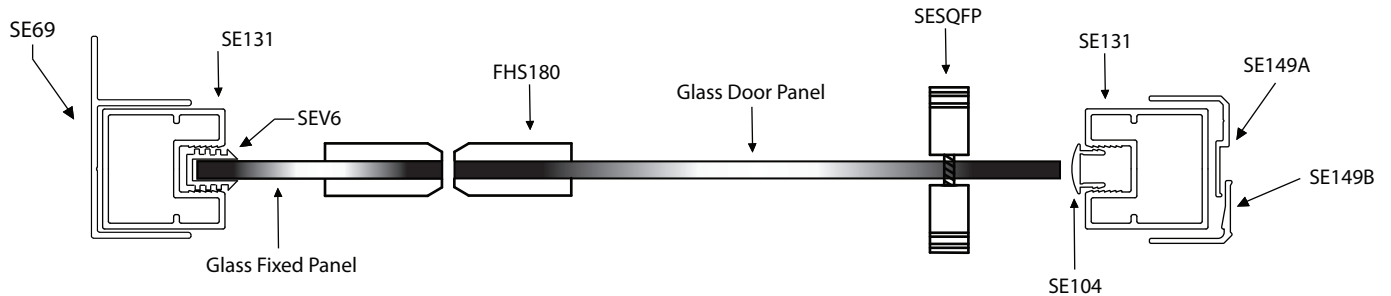

# ONYX™ SQUARE CUT 5081

PERIMETER FRAMED SHOWER SCREEN SYSTEM WITH FRAMELESS HINGED DOOR

## GENERAL ASSEMBLY SCHEDULE (Guide Only)

(Drawings Not To Scale)

### FRONT ONLY WITH FIXED PANEL

### FRONT WITH FIXED PANEL & 2 x 45° RETURNS