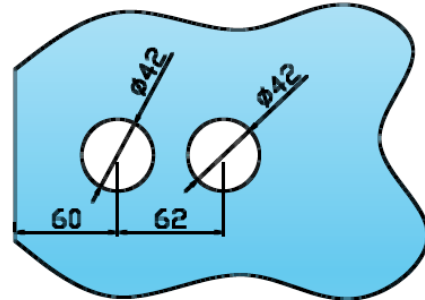

FRAMELESS GLASS PIVOT DOOR HARDWARE

PCL-C &
PCL-HS

Product Image

Dimensions

Glass Preparation

DETAILS

Pulsa Cube Lock with Cylinder

- Suitable for 8/10/12mm glass