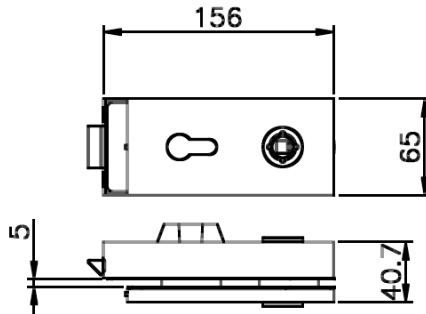

FRAMELESS GLASS PIVOT DOOR HARDWARE

PCL-C &
PCL-HS

Product Image

Dimensions

Glass Preparation

DETAILS

Pulsa Cube Lock with Cylinder

- Suitable for 8/10/12mm glass