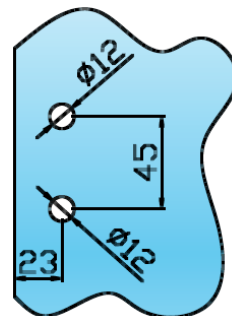

Product Image

Dimensions

Glass Preparation

### Glass Keeper for Pulsa Cube Lock

- Suitable for 8/10/12mm glass