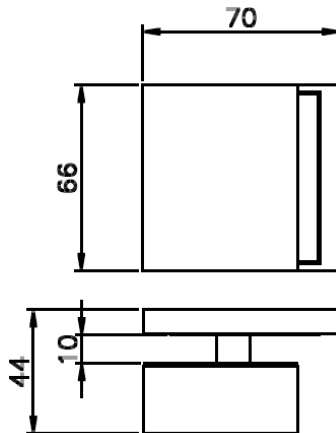

Product Image

Dimensions

Glass Preparation

### Glass Keeper for Pulsa Cube Lock

- Suitable for 8/10/12mm glass