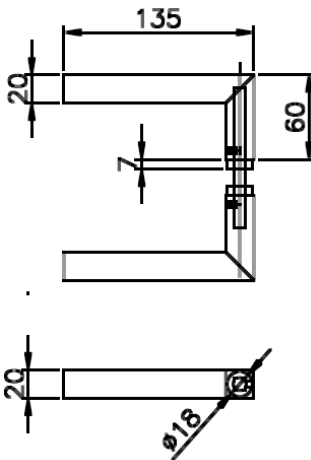

FRAMELESS GLASS PIVOT DOOR HARDWARE

PCL-HS

Product Image

Dimensions

NO
GLASS
CUTOUT
REQUIRED

Glass Preparation

DETAILS

Handle Set for Pulsa Cube Lock