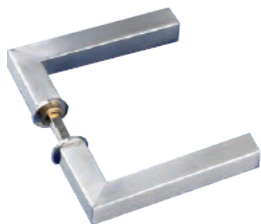

FRAMELESS GLASS PIVOT DOOR HARDWARE

PCL-HS

Product Image

Dimensions

NO
GLASS
CUTOUT
REQUIRED

Glass Preparation

DETAILS

Handle Set for Pulsa Cube Lock

FINISHES

- Polished
- Satin

Base Material:
304 Stainless Steel