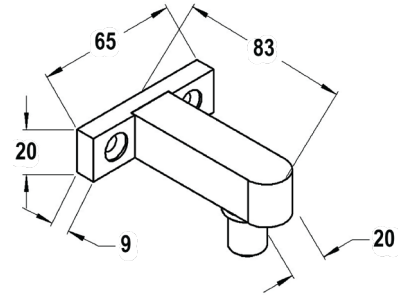

Product Image

Dimensions

### Wall / Square Post Mount Pivot Arm

- 10mm clearance between gate & wall