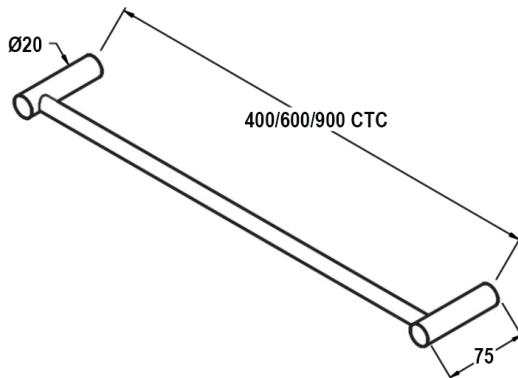

Product Image

Dimensions

DETAILS

Rialto Single Towel Rail

- Supplied for glass mounting with $\text{Ø}10\text{mm}$ holes, but can be wall mounted

FINISHES

- Polished Chrome

Base Material: Brass