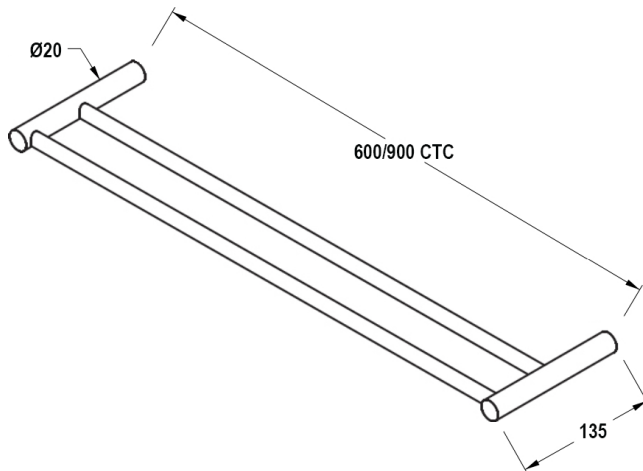

R-5016/19

FRAMELESS GLASS BATHROOM HARDWARE

Product Image

Dimensions

DETAILS

Rialto Double Towel Rail

- Supplied for glass mounting with $\varnothing 10$ mm holes, but can be wall mounted

FINISHES

- Polished Chrome

Base Material: Brass