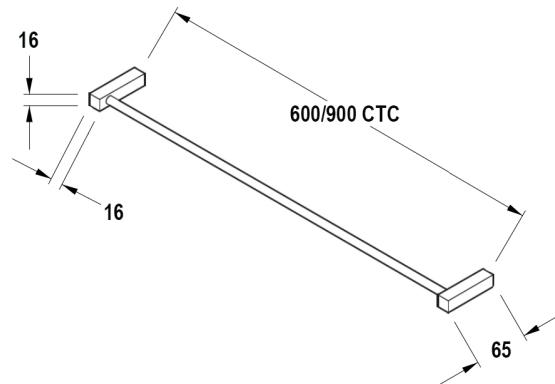

Product Image

Dimensions

DETAILS

Retro Single Towel Rail

- Supplied for glass mounting with $\varnothing 10$ mm holes, but can be wall mounted

FINISHES

- Polished Chrome

Base Material: Brass