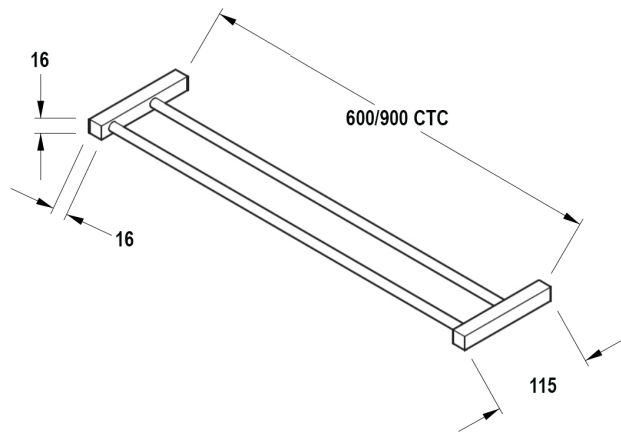

Product Image

Dimensions

DETAILS

Retro Double Towel Rail

- Supplied for glass mounting with Ø10mm holes, but can be wall mounted

FINISHES

- Polished Chrome

Base Material: Brass