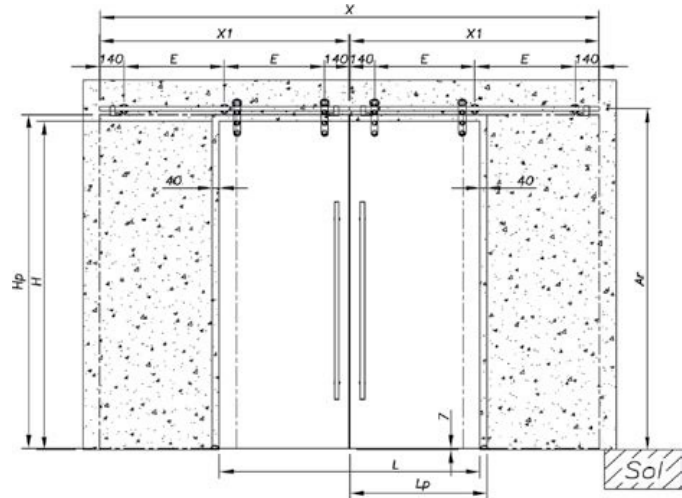

FRAMELESS GLASS SLIDING DOOR SYSTEMS

**Sadev Med/Strong
Double Door - Wall**

| Product Code | Type | Glass Opening Width |
|--------------|--------|---------------------|
| 89-000.1305 | Med | Up to 1800mm |
| 89-000.1306 | | 1800mm to 3000mm |
| 89-000.1205 | Strong | Up to 1800mm |
| 89-000.1206 | | 1800mm to 3000mm |

H: Opening height, Hp: Glass height, L: Opening width, Lp: Glass Width X: Total track length, Ar: Track Height

DETAILS

Sadev Medium/Strong Double Door Kits for Wall Installation

- Medium 80kg / Strong 150kg weight capacity for 8/10/12mm toughened glass
- No handles or Glass included with kits
- [Email manufactured@mfgs.com.au](mailto:manufactured@mfgs.com.au) to order this or custom length kits.
- For further information please refer to download section at www.mfgs.com.au