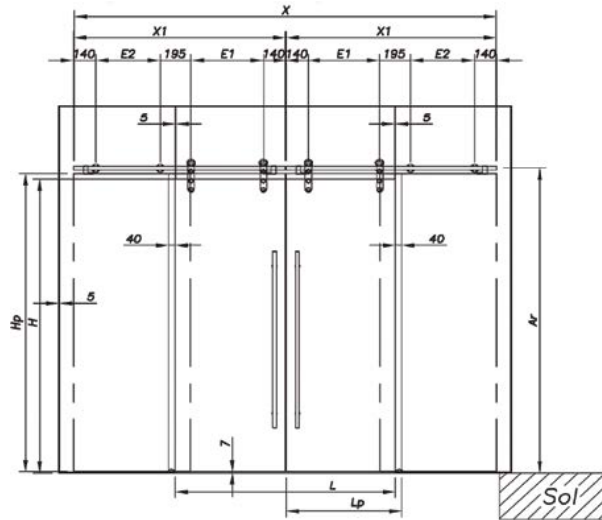

# FRAMELESS GLASS SLIDING DOOR SYSTEMS

Sadev Med/Strong  
Double Door - Glass

Product Code	Type	Glass Opening Width
89-000.1307	Med	Up to 1800mm
89-000.1308		1800mm to 3000mm
89-000.1207	Strong	Up to 1800mm
89-000.1208		1800mm to 3000mm

H: Opening height, Hp: Glass height, L: Opening width, Lp: Glass Width X: Total track length, Ar: Track Height

### Sadev Medium/Strong Double Door Kits for Glass Installation

- Medium 80kg / Strong 150kg weight capacity for 8/10/12mm toughened glass
- No handles or Glass included with kits
- [Email manufactured@mfgs.com.au](mailto:manufactured@mfgs.com.au) to order this or custom length kits.
- For further information please refer to download section at [www.mfgs.com.au](http://www.mfgs.com.au)