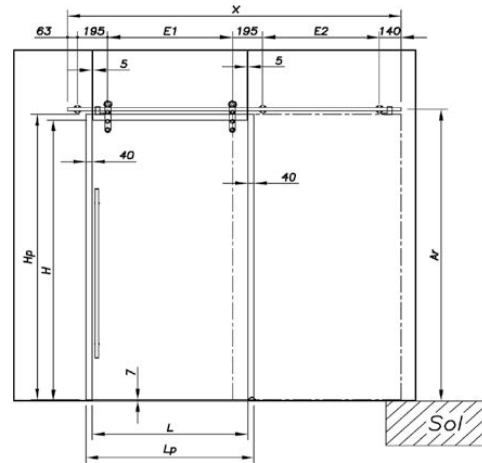

FRAMELESS GLASS SLIDING DOOR SYSTEMS

**Sadev Med/Strong
Single Door - Glass**

Product Code	Type	Glass Door Width
89-000.1303	Med	Up to 950mm
89-000.1304		950mm to 1500mm
89-000.1203	Strong	Up to 950mm
89-000.1204		950mm to 1500mm

H: Opening height, Hp: Glass height, L: Opening width, Lp: Glass Width X: Total track length, Ar: Track Height

DETAILS

Sadev Medium/Strong Single Door Kits for Glass Installation

- Medium 80kg / Strong 150kg weight capacity for 8/10/12mm toughened glass
- No handles or Glass included with kits
- [Email manufactured@mfgs.com.au](mailto:emailmanufactured@mfgs.com.au) to order this or custom length kits.
- For further information please refer to download section at www.mfgs.com.au