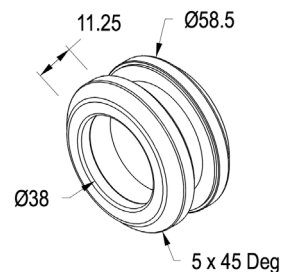

Product Image

Dimensions

#### Sliding Door Finger Pull

- With blanking disk
- Suitable for 10mm glass with Ø50mm hole