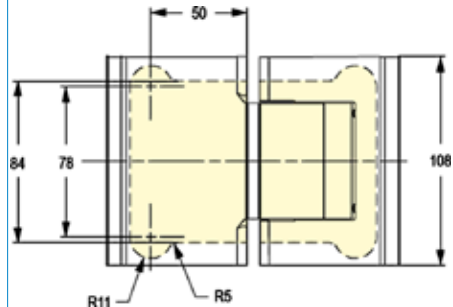

SH-073

FRAMELESS GLASS PIVOT DOOR HARDWARE

Product Image

Dimensions

Glass Preparation

DETAILS

Biloba Hydraulic Door Hinges

- Hold open glass to glass hinges - set
- Suitable for 10/12mm glass
- Suitable for internal doors up to 1000mm in width & 80kg in weight
- For Non Hold Open version SH-070 in 25 Micron Natural Anodised finish see page 9.5a