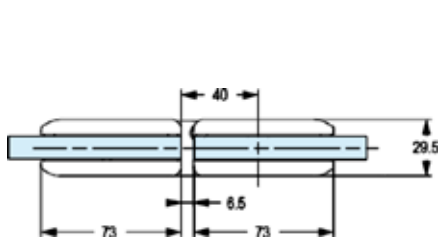

SH-073

FRAMELESS GLASS PIVOT DOOR HARDWARE

Product Image

Dimensions

Glass Preparation

DETAILS

Biloba Hydraulic Door Hinges

- Hold open glass to glass hinges - set
- Suitable for 10/12mm glass
- Suitable for internal doors up to 1000mm in width & 80kg in weight
- For Non Hold Open version SH-070 in 25 Micron Natural Anodised finish see page 9.5a

FINISHES

- Bright Chrome
- Brushed Stainless Steel PVD Coat

Base material: Aluminium