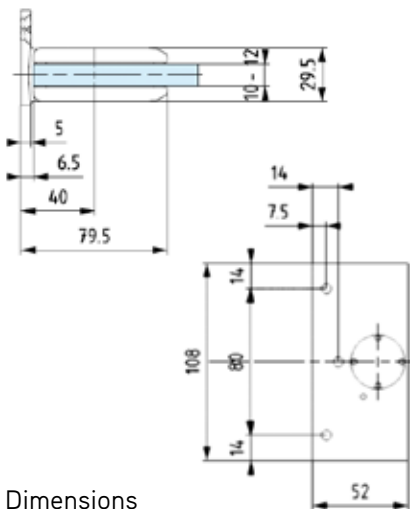

Product Image

Dimensions

Glass Preparation

### Biloba Hydraulic Door Hinges

- Hold open wall to glass hinges - set
- Offset Fixing
- Suitable for 10/12mm glass
- Suitable for internal doors up to 1000mm in width & 100kg in weight