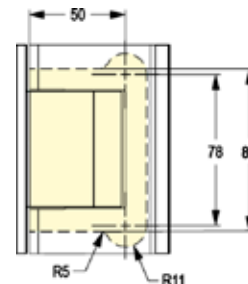

Product Image

Dimensions

Glass Preparation

### Biloba Hydraulic Door Hinges

- Hold open wall to glass hinges - set
- Offset Fixing
- Suitable for 10/12mm glass
- Suitable for internal doors up to 1000mm in width & 100kg in weight