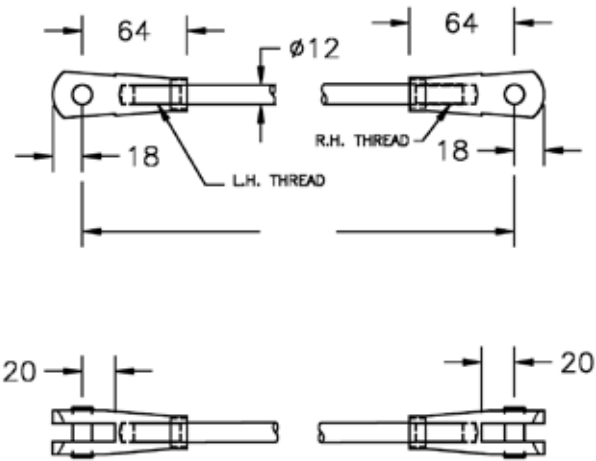

TR12

FRAMELESS GLASS CANOPY HARDWARE

Product Image

Dimensions

DETAILS

Tie Rod with Forks

- Suitable for CB1235, CGF443, CGF220, CB1234 & CB523

FINISHES

- Satin

Base material: 316 Stainless Steel