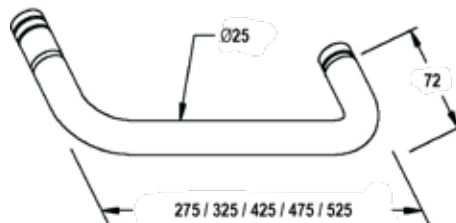

FRAMELESS GLASS BATHROOM HARDWARE

TRK250
to TRK500

Product Image

Dimensions

Glass Preparation

DETAILS

Towel Rail Handle with Knob

- To suit 10mm glass
- Round tube

FINISHES

- Polished
- Satin

Base material: 304 Stainless Steel