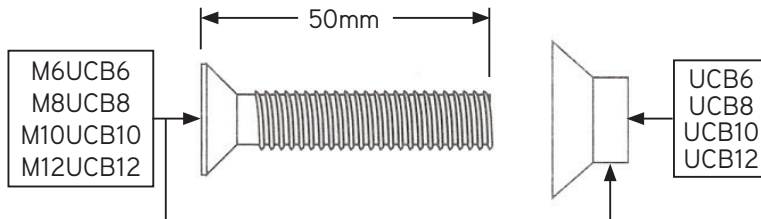

FRAMELESS GLASS ANCHOR FIXINGS

Uncovered Csk Bushes

Product Image

Glass Preparation

SETSCREW & BUSH	BUSH ONLY	A	B	GLASS THICKNESS
M6UCB6	UCB6	18mm	10mm	8/10mm
M8UCB8	UCB8	20mm	12mm	8/10/12mm
M10UCB10	UCB10	24mm	16mm	8/10/12mm
M12UCB12	UCB12	28mm	18mm	10/12/15mm

Dimensions

DETAILS

50mm Countersunk Socket Screw & Bush or Bush Only

- Also available with countersunk woodscrew
- White bush also available
- 5mm & 10mm Spacers available POA

FINISHES

- Black bush
- Satin socket screw

Base material:
Nylon bush
304 stainless steel screw