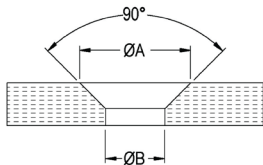

FRAMELESS GLASS ANCHOR FIXINGS

Uncovered Csk Bushes

Product Image

Glass Preparation

SETSCREW & BUSH	BUSH ONLY	A	B	GLASS THICKNESS
M6UCB6	UCB6	18mm	10mm	8/10mm
M8UCB8	UCB8	20mm	12mm	8/10/12mm
M10UCB10	UCB10	24mm	16mm	8/10/12mm
M12UCB12	UCB12	28mm	18mm	10/12/15mm

Dimensions

DETAILS

50mm Countersunk Socket Screw & Bush or Bush Only

- Also available with countersunk woodscrew
- White bush also available
- 5mm & 10mm Spacers available POA

FINISHES

- Black bush
- Satin socket screw

Base material:
Nylon bush
304 stainless steel screw