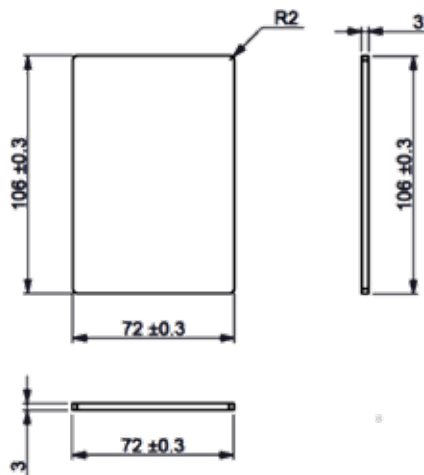

Product Image

Dimensions

DETAILS

End Cap for 106 Ultra-Tilt Base Fixed Channel System

- Glued to the end of the channel
- Download brochure, engineering, installation instructions/videos from our website

FINISHES