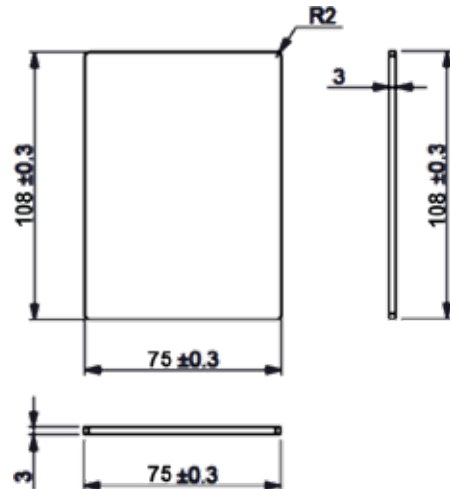

UTC106ECS-BA FRAMELESS GLASS BALUSTRADE & POOL FENCE HARDWARE

Product Image

Dimensions

DETAILS

End Cap for 106 Ultra-Tilt Side Fixed Channel System

- Glued to the end of the channel
- Download brochure, engineering, installation instructions/videos from our website