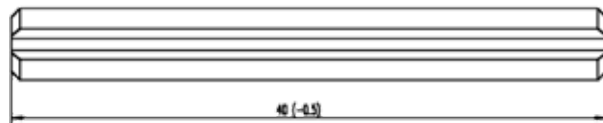

UTC106JP

FRAMELESS GLASS BALUSTRADE & POOL FENCE HARDWARE

Product Image

Dimensions

DETAILS

Joining & Alignment Pin for 106 Ultra-Tilt Base Fixed Channel System

- 4 required per channel join
- Download brochure, engineering, installation instructions/videos from our website

FINISHES

- Satin

Base material:
316 Stainless Steel