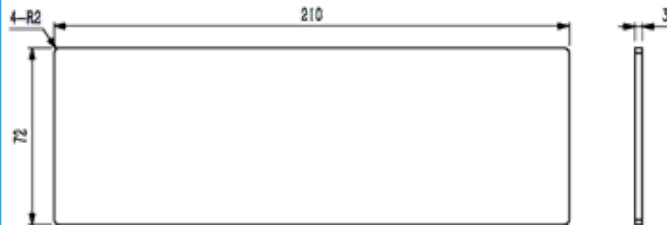

Dimensions

DETAILS

Stair End Cap for 106 Ultra-Tilt Base Fixed Channel System

- Glued to the end of the channel
- Download brochure, engineering, installation instructions/videos from our website

FINISHES

- Brushed Anodised

Base material:
Aluminium