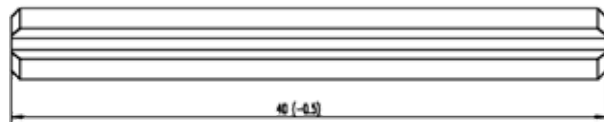

UTC126-JP

FRAMELESS GLASS BALUSTRADE & POOL FENCE HARDWARE

Product Image

Dimensions

DETAILS

Joining & Alignment Pin for 126 Ultra-Tilt Base Fixed Channel System

- 4 required per channel join
- Download brochure, engineering, installation instructions/videos from our website

FINISHES

- Satin

Base material:
316 Stainless Steel