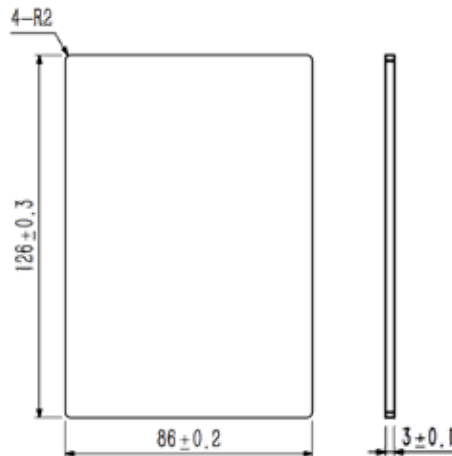

Product Image

Dimensions

DETAILS

End Cap for 126 Ultra-Tilt Base Fixed Channel System

- Glued to the end of the channel
- Download brochure, engineering, installation instructions/videos from our website

FINISHES