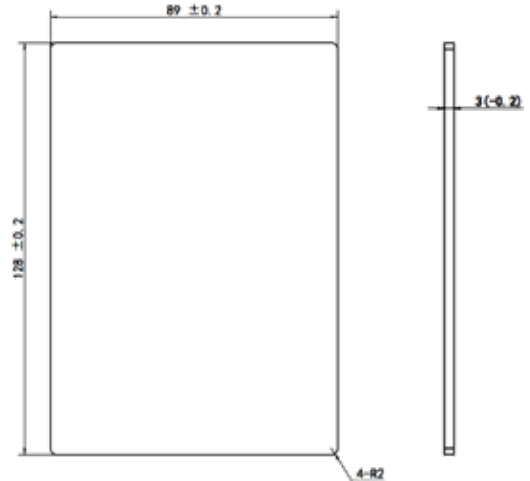

UTC126ECS-BA FRAMELESS GLASS BALUSTRADE & POOL FENCE HARDWARE

Product Image

Dimensions

DETAILS

End Cap for 126 Ultra-Tilt Side Fixed Channel System

- Glued to the end of the channel
- Download brochure, engineering, installation instructions/videos from our website