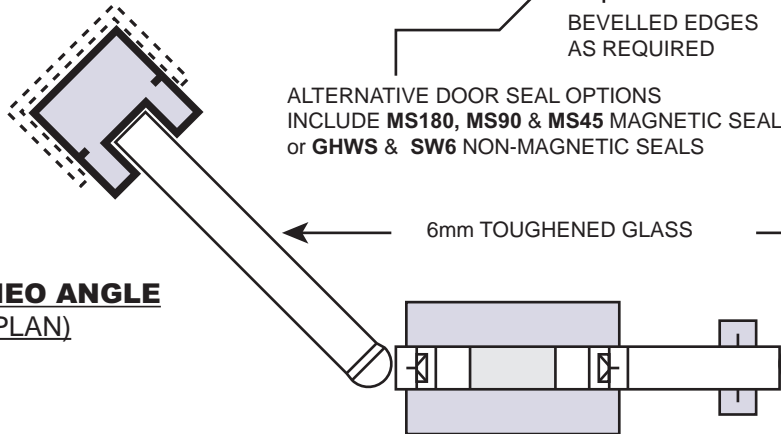

VOGUE SQUARE CUT 5051™

PERIMETER FRAMED PIVOTING SHOWER SCREEN SYSTEM WITH FRAMELESS DOOR

GENERAL ASSEMBLY SCHEDULE (Guide Only)

(Drawings Not To Scale)

FRONT ONLY (WITH 2 FIXED PANELS) (PLAN)

FRONT ONLY (WITH 2 FIXED PANELS) & RETURN (PLAN)

SQFPCS: SQUARE
FRAMELESS PIVOT
CLAMP SYSTEM

SE39B:
HEAD/SILL
INFILL BUFFER

SW9: ATTACHED
TO DOOR PANEL
BOTTOM EDGE
(NOT SHOWN)

ELEVATION

ALTERNATIVE DOOR SEAL OPTIONS
INCLUDE **MS180**, **MS90** & **MS45** MAGNETIC SEALS
or **GHWS** & **SW6** NON-MAGNETIC SEALS

6mm TOUGHENED GLASS

NEO ANGLE (PLAN)

6mm TOUGHENED GLASS IS
GLAZED TO **SE131:** HEAD/SILL
USING **SEV6:** 6mm GLAZING
VINYL (FROST FINISH
RECOMMENDED)