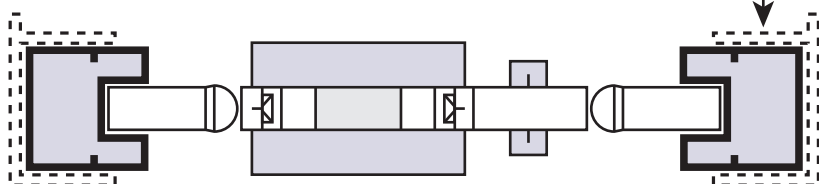

VOGUE SQUARE CUT 5051™

PERIMETER FRAMED PIVOTING SHOWER SCREEN SYSTEM WITH FRAMELESS DOOR

GENERAL ASSEMBLY SCHEDULE (Guide Only)

(Drawings Not To Scale)

FRONT ONLY (WITH 2 FIXED PANELS) (PLAN)

FRONT ONLY (WITH 2 FIXED PANELS) & RETURN (PLAN)

SQFPCS: SQUARE
FRAMELESS PIVOT
CLAMP SYSTEM

SE39B:
HEAD/SILL
INFILL BUFFER

SW9: ATTACHED
TO DOOR PANEL
BOTTOM EDGE
(NOT SHOWN)

ELEVATION

ALTERNATIVE DOOR SEAL OPTIONS
INCLUDE **MS180**, **MS90** & **MS45** MAGNETIC SEALS
or **GHWS** & **SW6** NON-MAGNETIC SEALS