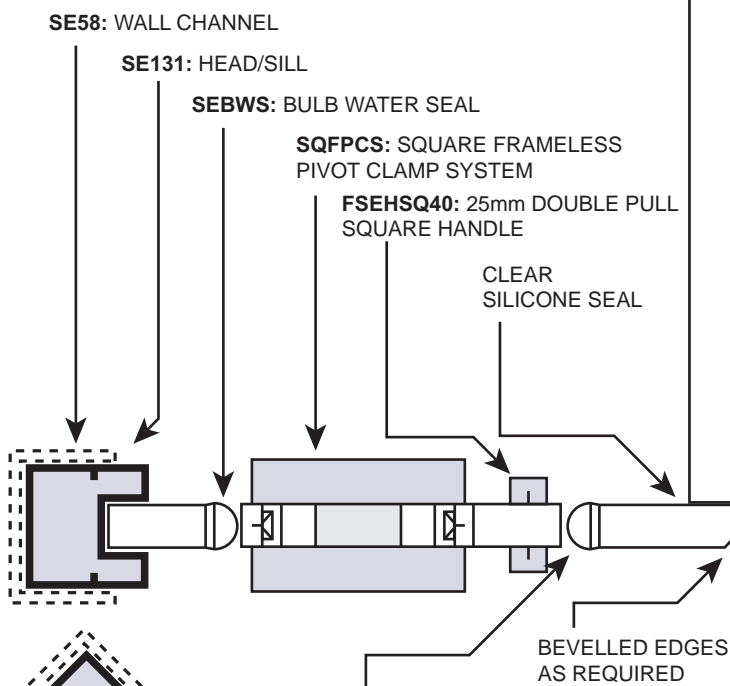

VOGUE SQUARE CUT 5051™

PERIMETER FRAMED PIVOTING SHOWER SCREEN SYSTEM WITH FRAMELESS DOOR

GENERAL ASSEMBLY SCHEDULE (Guide Only)

(Drawings Not To Scale)

FRONT ONLY (WITH 2 FIXED PANELS) (PLAN)

FRONT ONLY (WITH 2 FIXED PANELS) & RETURN (PLAN)

SQFPCS: SQUARE
FRAMELESS PIVOT
CLAMP SYSTEM

SE39B:
HEAD/SILL
INFILL BUFFER

SW9: ATTACHED
TO DOOR PANEL
BOTTOM EDGE
(NOT SHOWN)

ELEVATION

ALTERNATIVE DOOR SEAL OPTIONS
INCLUDE **MS180**, **MS90** & **MS45** MAGNETIC SEALS
or **GHWS** & **SW6** NON-MAGNETIC SEALS

6mm TOUGHENED GLASS

NEO ANGLE (PLAN)

6mm TOUGHENED GLASS IS
GLAZED TO **SE131:** HEAD/SILL
USING **SEV6:** 6mm GLAZING
VINYL (FROST FINISH
RECOMMENDED)