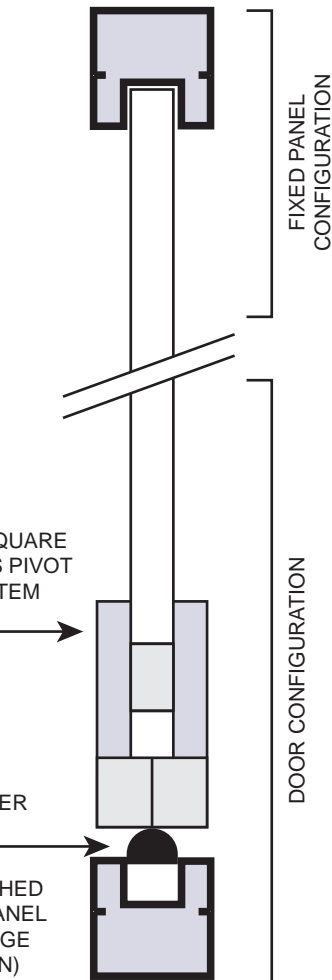

VOGUE SQUARE CUT 5051™

PERIMETER FRAMED PIVOTING SHOWER SCREEN SYSTEM WITH FRAMELESS DOOR

GENERAL ASSEMBLY SCHEDULE (Guide Only)

(Drawings Not To Scale)

FRONT ONLY (WITH 2 FIXED PANELS) (PLAN)

FRONT ONLY (WITH 2 FIXED PANELS) & RETURN (PLAN)

SQFPCS: SQUARE
FRAMELESS PIVOT
CLAMP SYSTEM

SE39B:
HEAD/SILL
INFILL BUFFER

SW9: ATTACHED
TO DOOR PANEL
BOTTOM EDGE
(NOT SHOWN)

ELEVATION

ALTERNATIVE DOOR SEAL OPTIONS
INCLUDE **MS180**, **MS90** & **MS45** MAGNETIC SEALS
or **GHWS** & **SW6** NON-MAGNETIC SEALS

6mm TOUGHENED GLASS

NEO ANGLE (PLAN)

6mm TOUGHENED GLASS IS
GLAZED TO **SE131:** HEAD/SILL
USING **SEV6:** 6mm GLAZING
VINYL (FROST FINISH
RECOMMENDED)